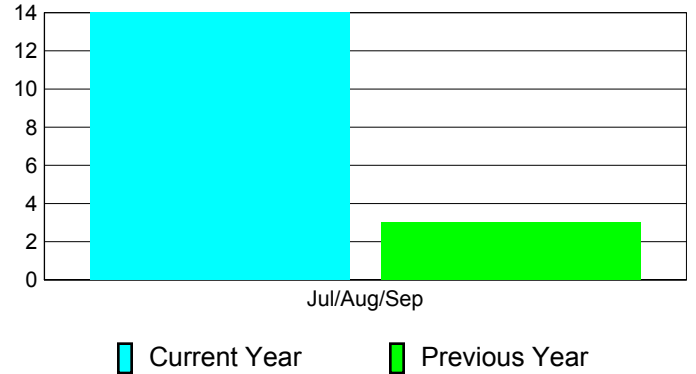

**Membership Results
2011-2012**

**Membership
2010-2011**

Month	Net Memb Goal	Actual New Memb	Actual Dropped Memb	Gain/Loss of Memb	Gain/Loss of Memb
Jul/Aug/Sep		57	-43	14	3
Totals		57	-43	14	3

Membership Results 2011-2012

Goal, New, Dropped, Gain/Loss

Comparison of Membership Gain/Loss

Current Year Compared to the Previous Year

Gender Comparison 2011-2012

Jul/Aug/Sep

Male Female