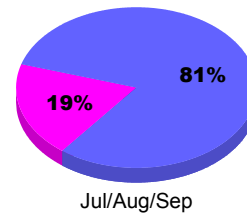

**Membership Results
2011-2012**

**Membership
2010-2011**

Month	Net Memb Goal	Actual New Memb	Actual Dropped Memb	Gain/Loss of Memb	Gain/Loss of Memb
Jul/Aug/Sep		57	-43	14	3
Totals		57	-43	14	3

Membership Results 2011-2012

Goal, New, Dropped, Gain/Loss

Comparison of Membership Gain/Loss

Current Year Compared to the Previous Year

Gender Comparison 2011-2012

Jul/Aug/Sep

Male Female