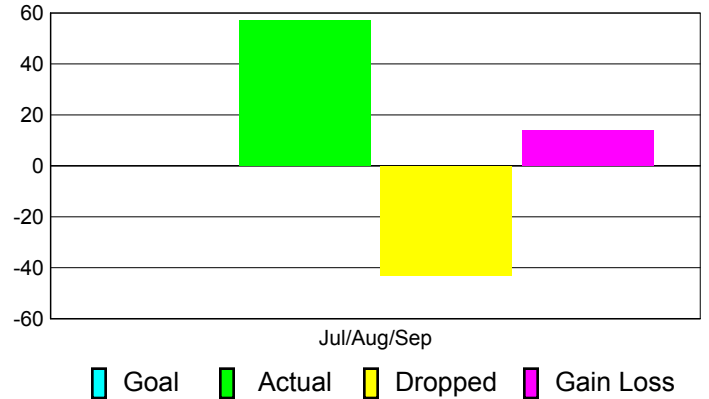

Membership Results 2011-2012

Goal, New, Dropped, Gain/Loss

Comparison of Membership Gain/Loss

Current Year Compared to the Previous Year